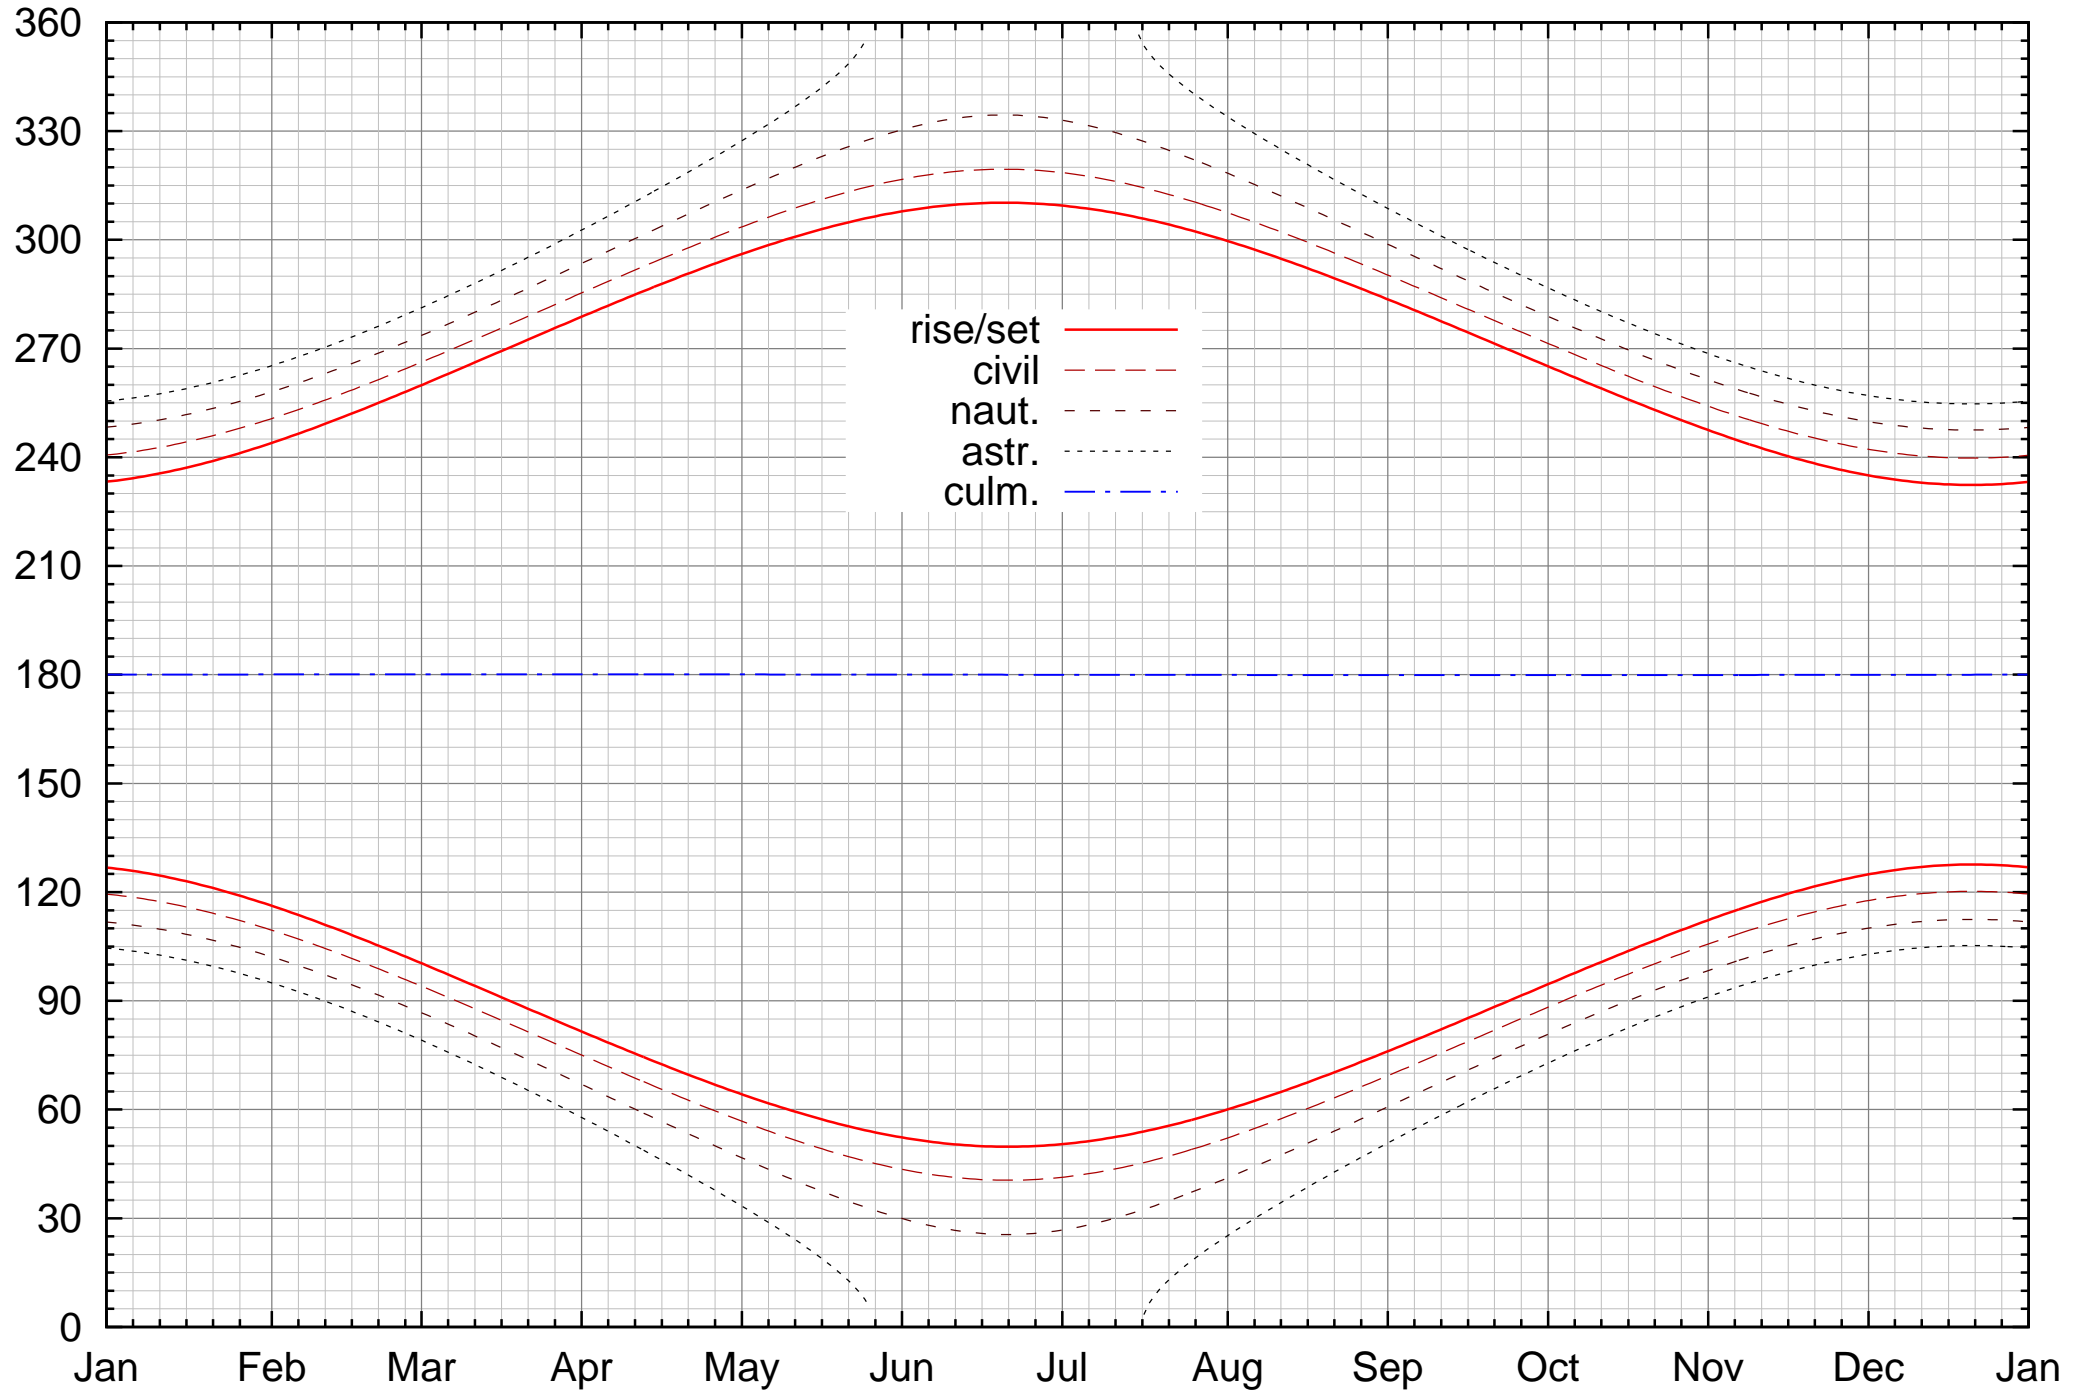

Azimuth positions / deg (for AlfA, Bonn, from 2013-01-01 to 2014-01-01)