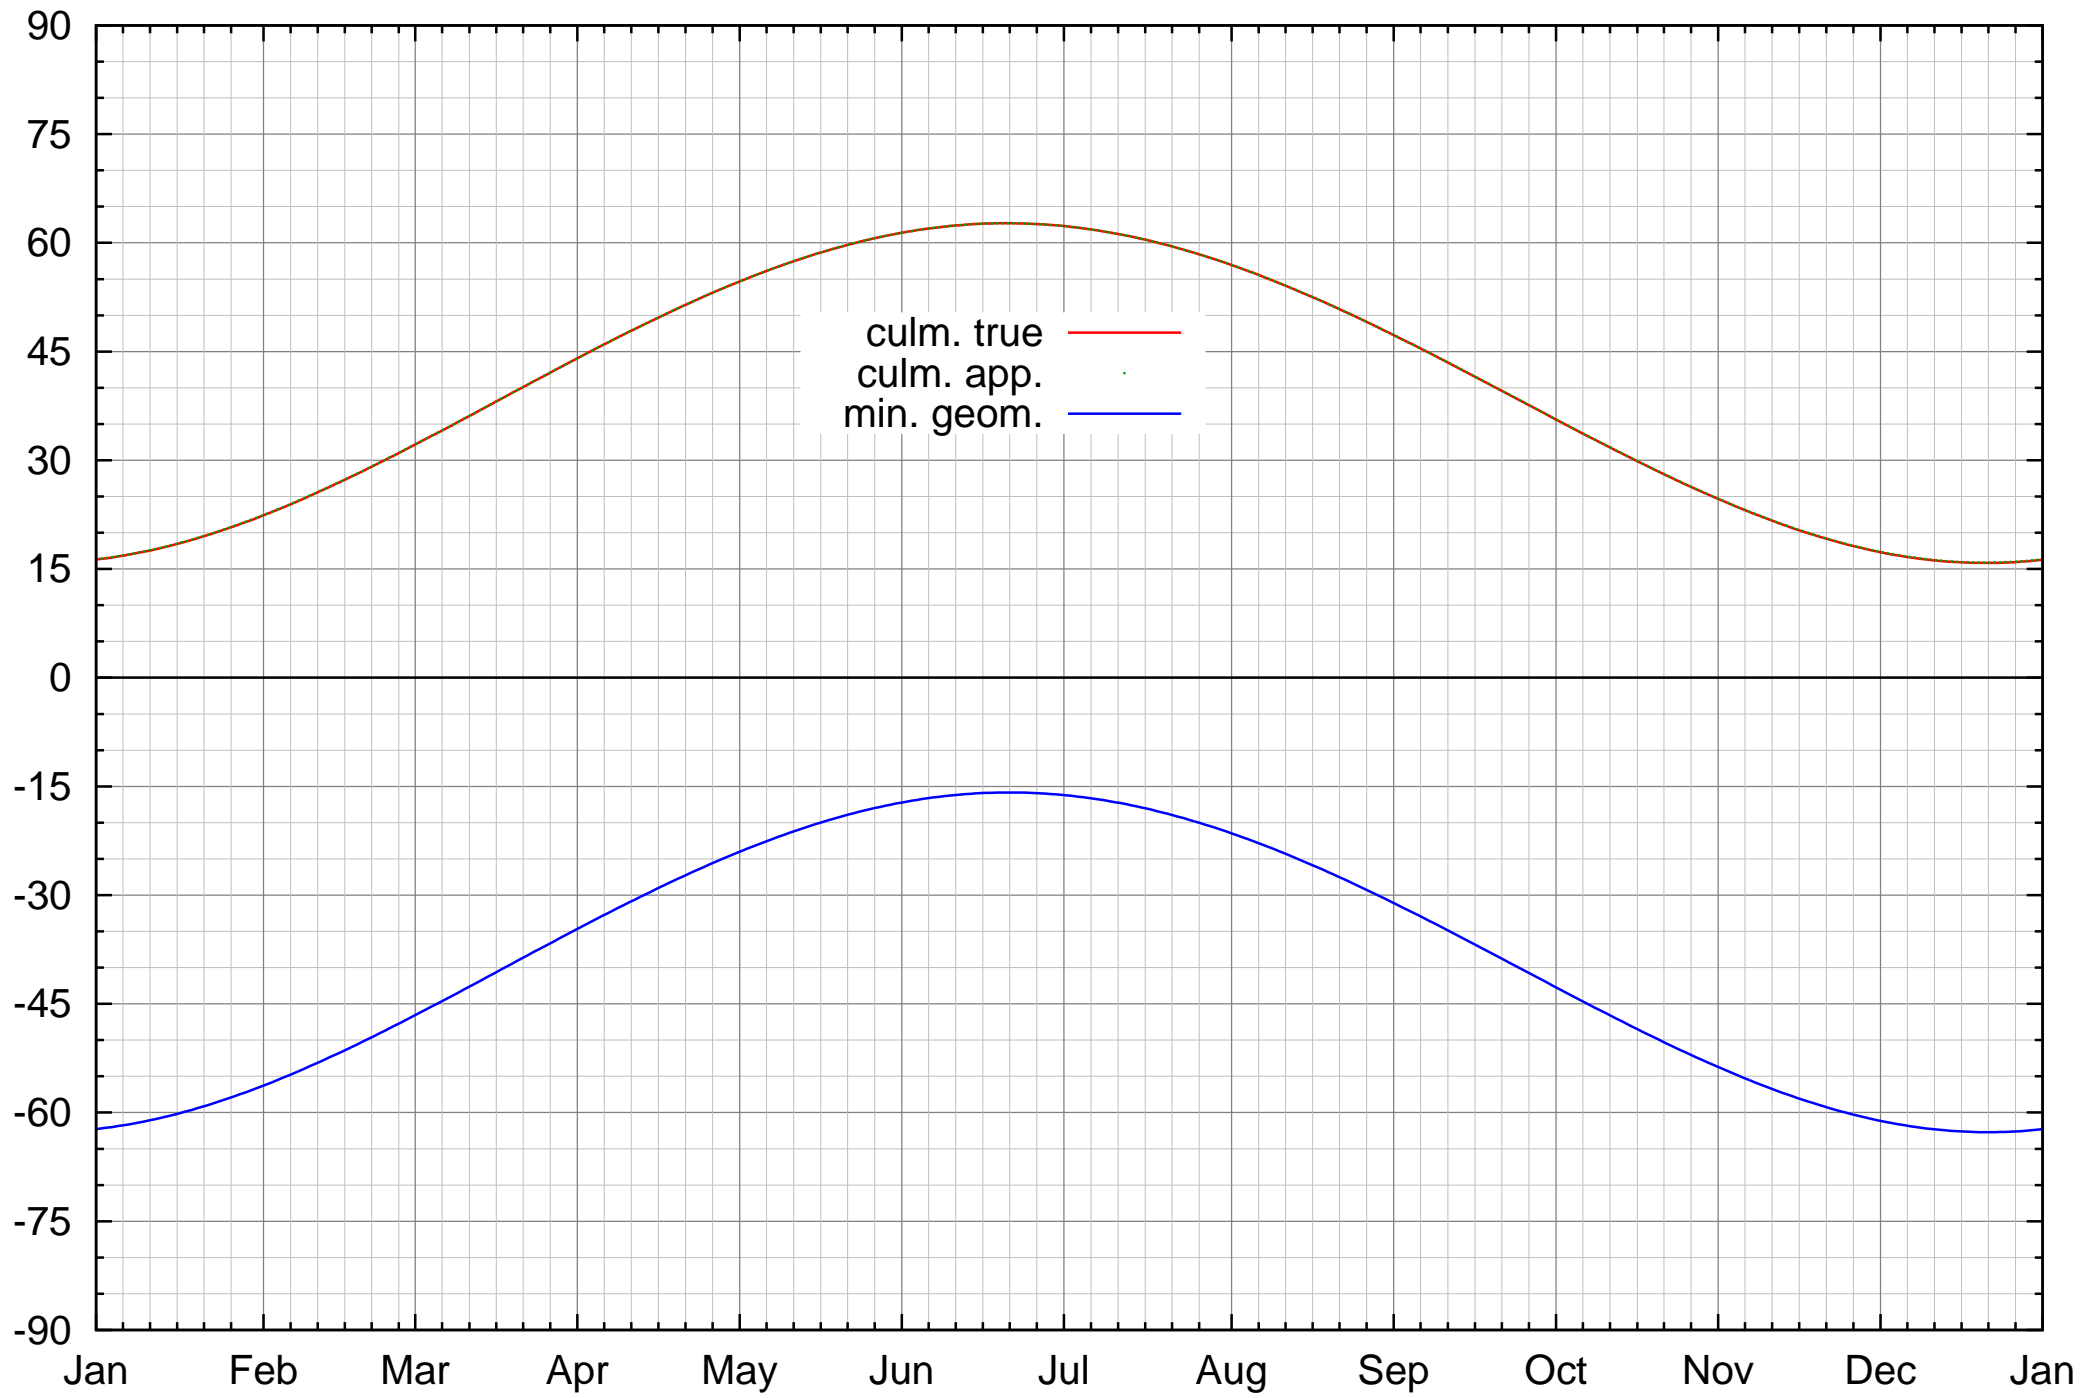

Altitudes / deg (for AlfA, Bonn, from 2013-01-01 to 2014-01-01)