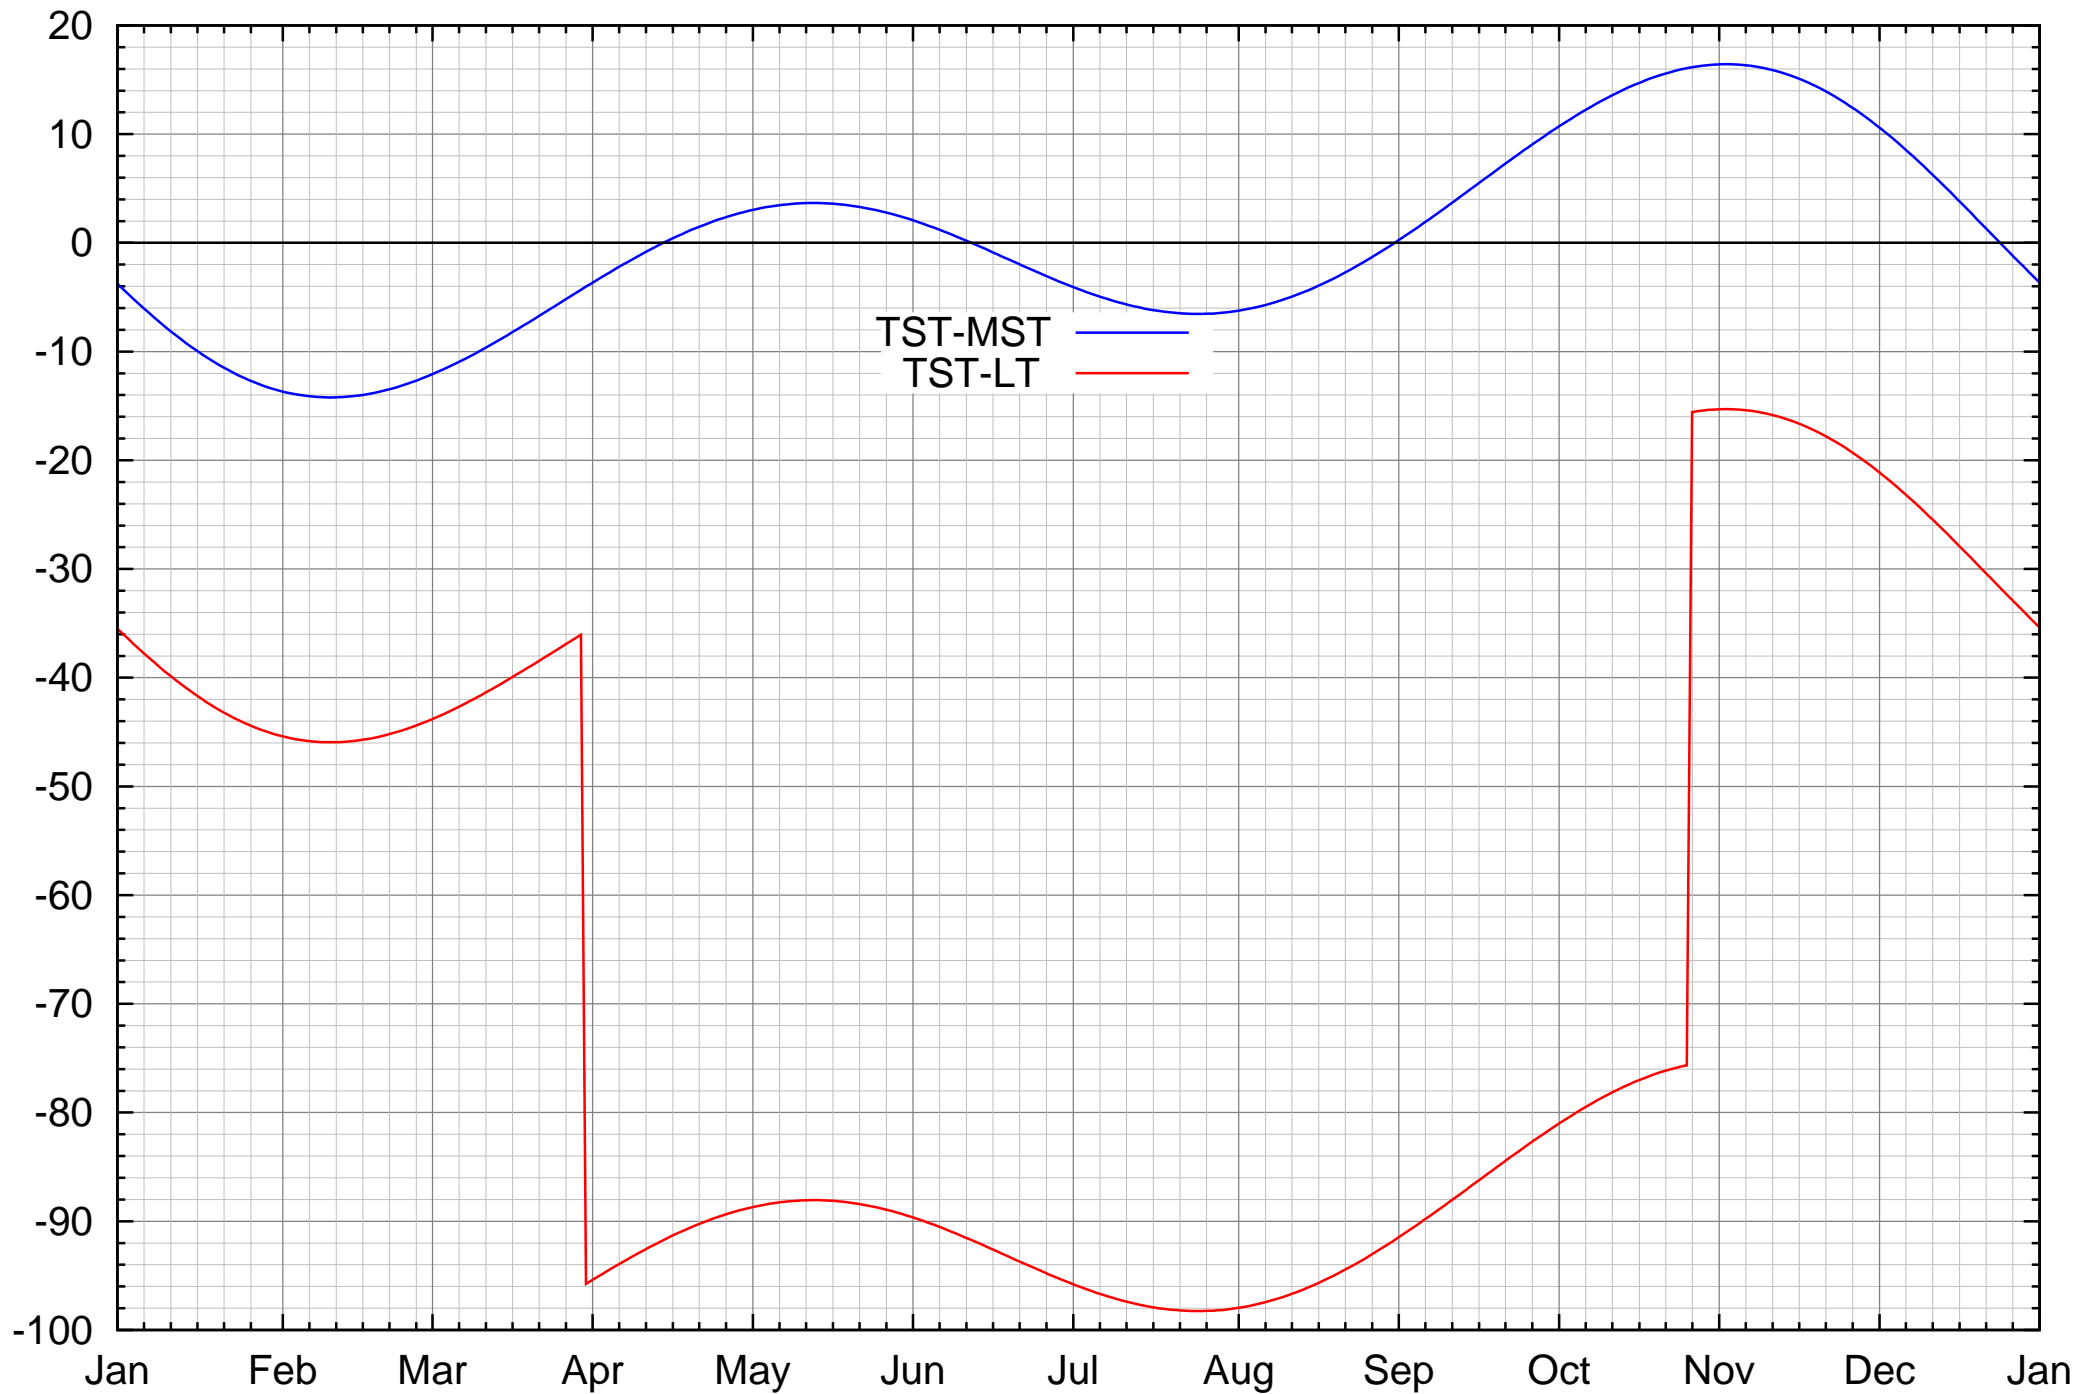

Times / h (for Alfa, Bonn, from 2013-01-01 to 2014-01-01)

Azimuth positions / deg (for AlfA, Bonn, from 2013-01-01 to 2014-01-01)

Altitudes / deg (for AlfA, Bonn, from 2013-01-01 to 2014-01-01)

Equation of Time (abs., local; min) (for AlfA, Bonn, from 2013-01-01 to 2014-01-01)