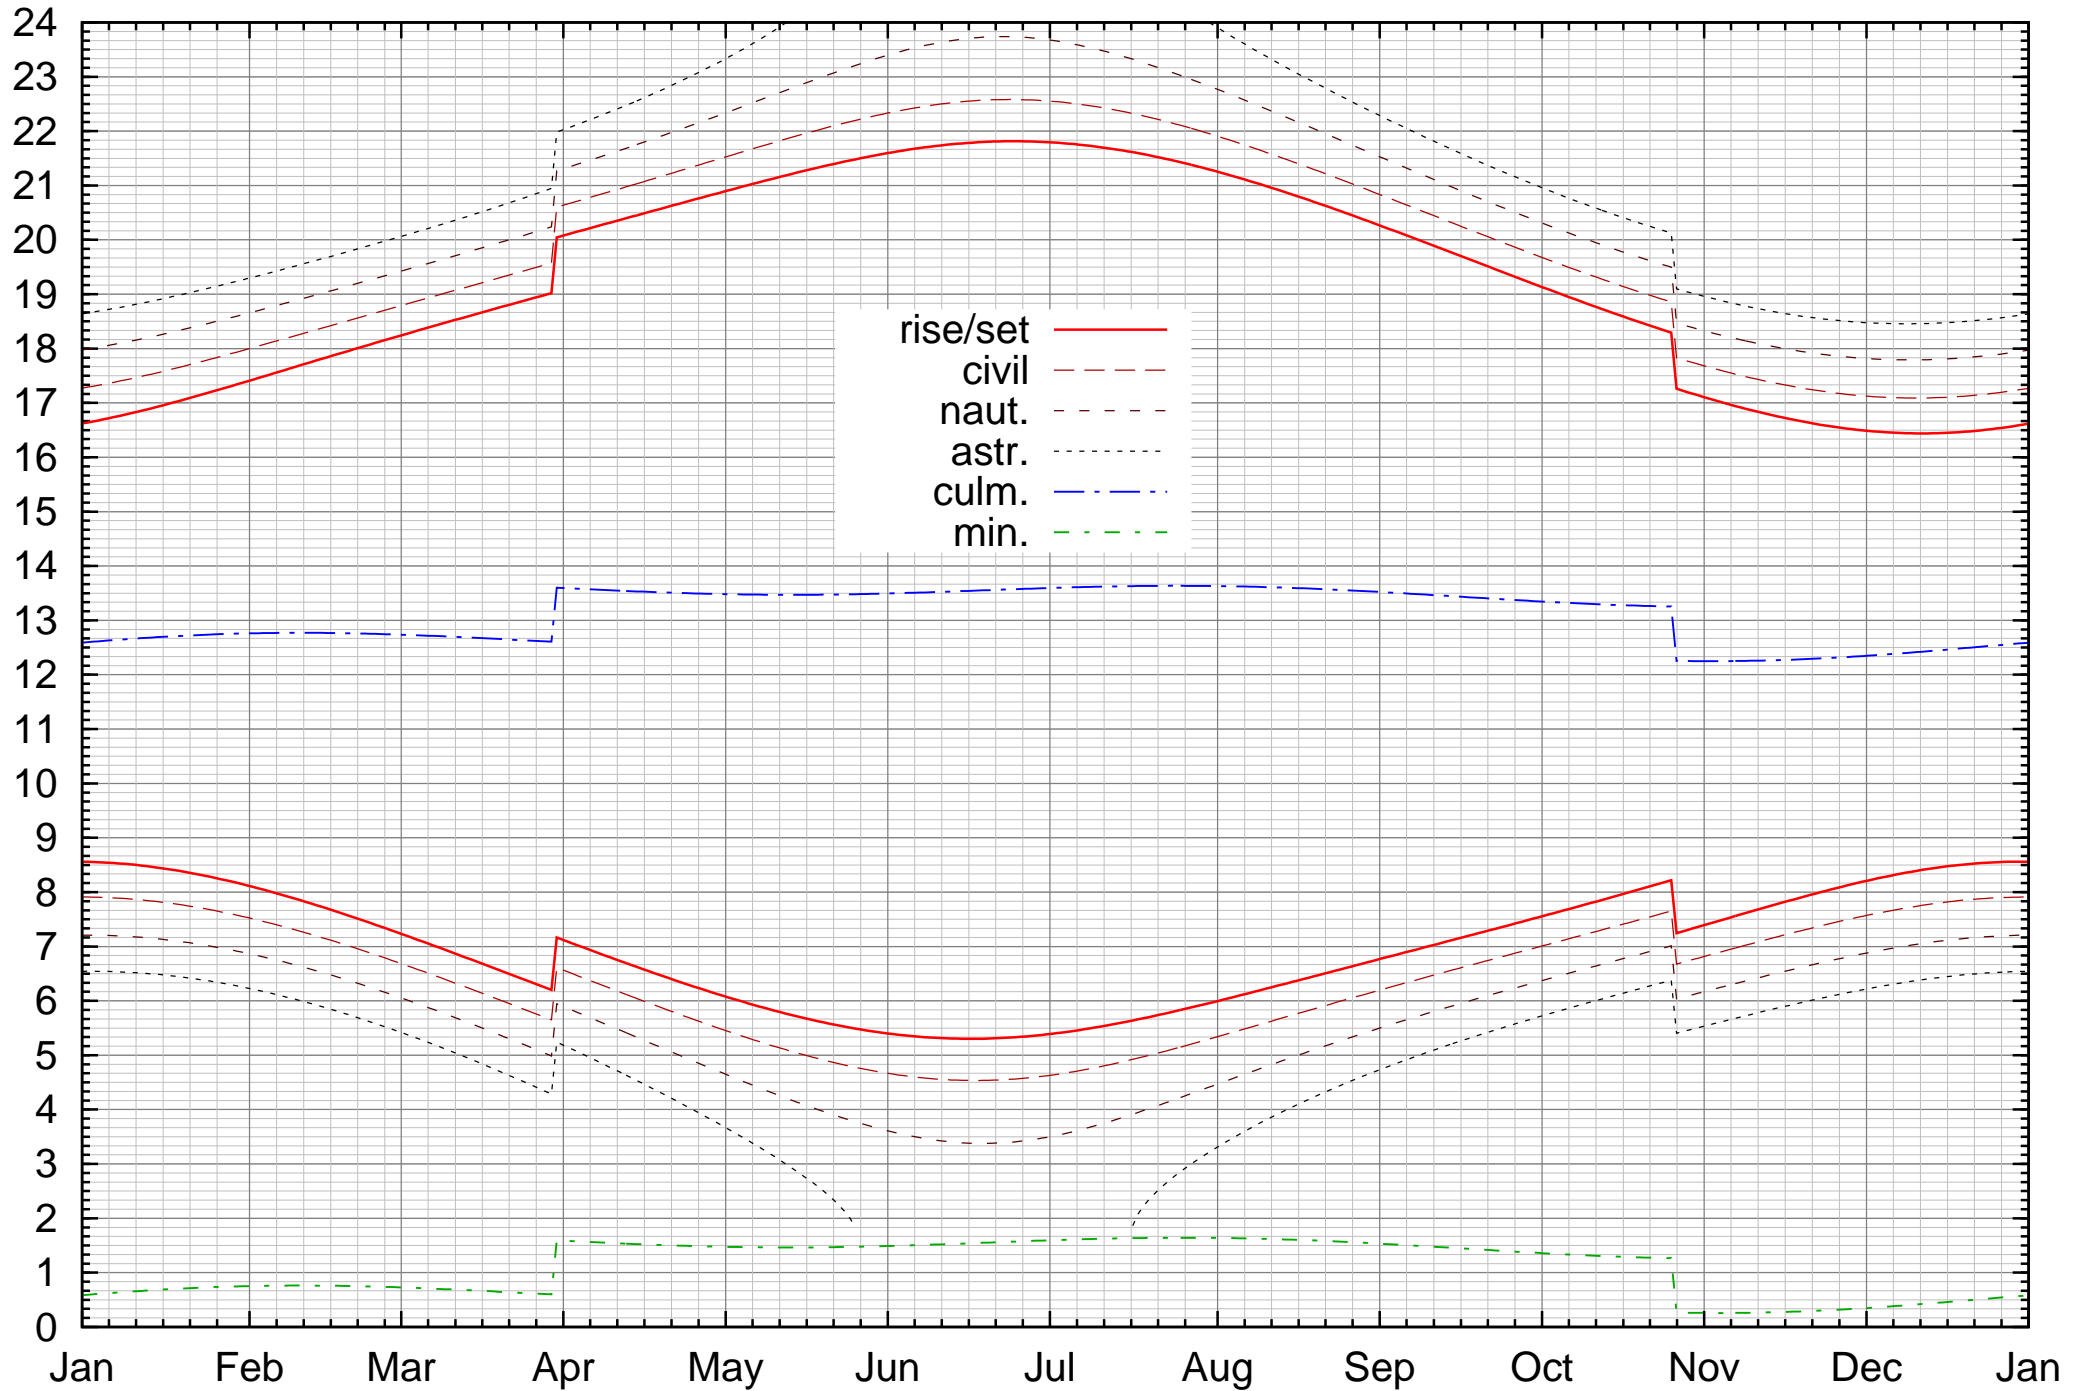

Times / h (for Alfa, Bonn, from 2013-01-01 to 2014-01-01)